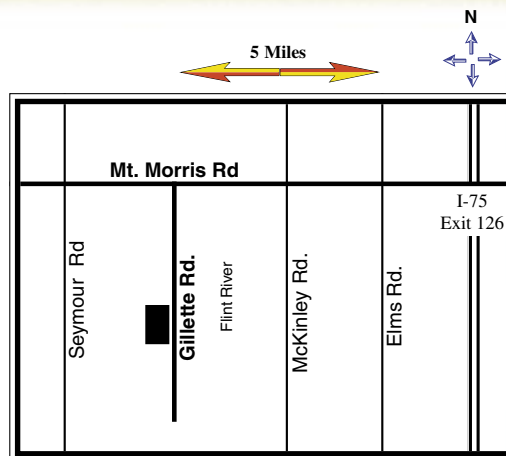

PET REST GARDENS

7185 Gillette Rd.
Flushing, MI 48433

*Offering pet owners
certified cremation
and burial services
with integrity, respect,
trust & commitment
to your needs*

7185 Gillette Rd.
Flushing, MI 48433